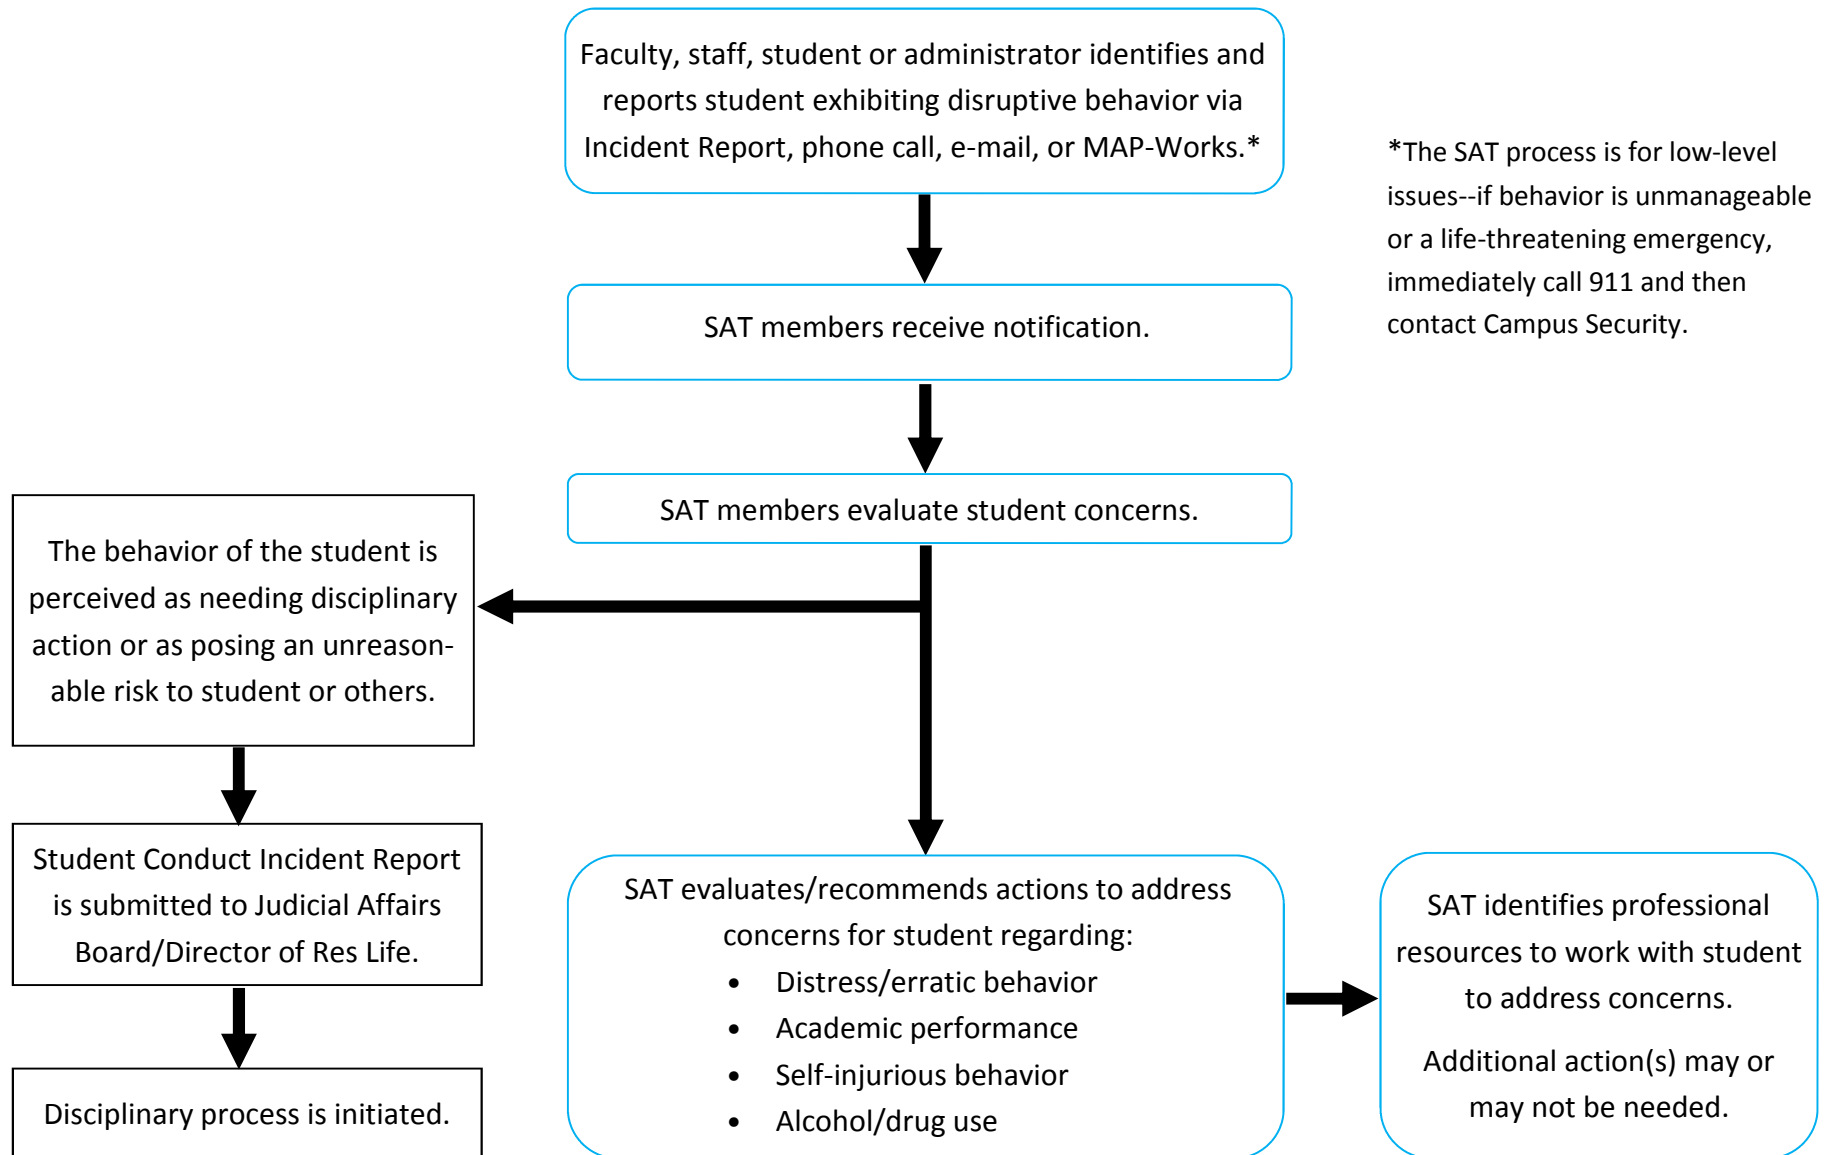

## STUDENT ASSESSMENT TEAM REFERRAL FLOW CHART

\*The SAT process is for low-level issues--if behavior is unmanageable or a life-threatening emergency, immediately call 911 and then contact Campus Security.